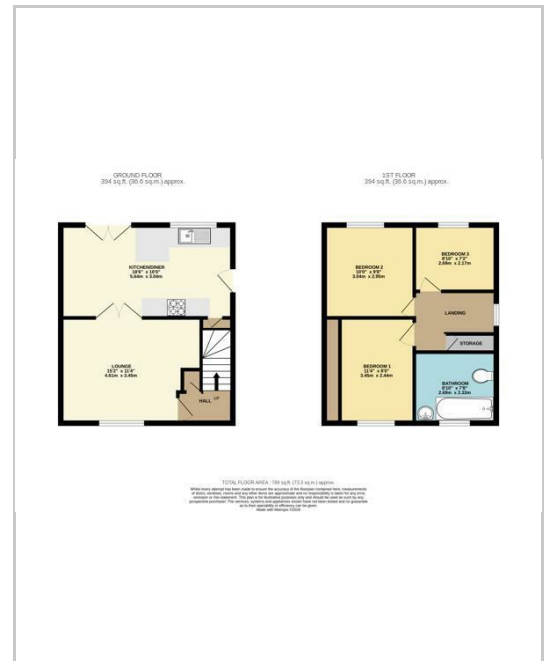

9.. Kent Grove

Failsworth, Manchester, M35 0NL

Offers Over £275,000

Cousins Estate Agents are delighted to present this attractively modernised three-bedroom semi-detached house on Kent Grove in the heart of Failsworth, Manchester. This ideal family home combines contemporary style with practical, comfortable living. Step inside to a bright and welcoming reception room – the perfect space for everyday relaxation or entertaining friends and family. Upstairs you will find three well-proportioned bedrooms that offer flexibility for a growing family, home working, or guests. The modern bathroom is finished to a high standard, blending style with everyday functionality. Outside, the delightful rear garden provides a peaceful outdoor haven for summer barbecues, gardening, or simply enjoying the fresh air. To the front, a practical driveway offers convenient off-road parking. Situated in a vibrant and convenient location, the property benefits from easy access to local shops, highly regarded schools, parks, and excellent transport connections into Manchester city centre and beyond. With Council Tax Band B, this modernised semi-detached home represents a fantastic opportunity for families or professionals seeking a move-in-ready property in a friendly community. Viewings are highly recommended to fully appreciate everything this lovely home has to offer. Contact Cousins Estate Agents today to arrange your appointment.

LOUNGE

KITCHEN/DINING ROOM

BEDROOM ONE

BEDROOM TWO

BEDROOM THREE

BATHROOM

Area Map

Floor Plans