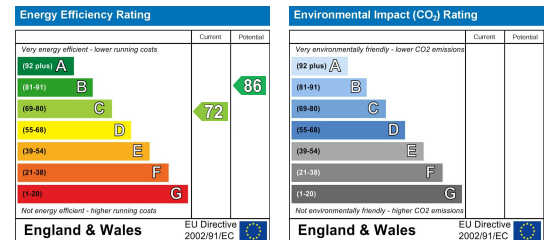

Energy Efficiency Graph

These particulars, whilst believed to be accurate are set out as a general outline only for guidance and do not constitute any part of an offer or contract. Intending purchasers should not rely on them as statements of representation of fact, but must satisfy themselves by inspection or otherwise as to their accuracy. No person in this firm's employment has the authority to make or give any representation or warranty in respect of the property.